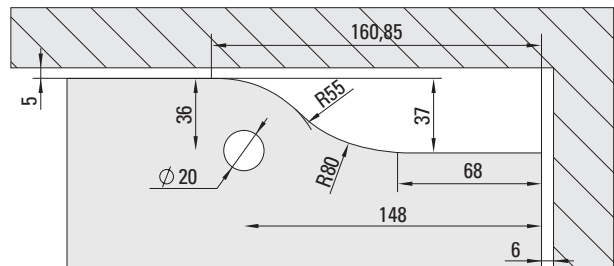

8 - 12,7 mm
(3/10" - 8/16")

max 100 kg
(220 lbs)

1

Glasbearbeitung / Glass cutout | mm

Glasbearbeitung / Glass cutout | inch

2

	8 mm	10 mm	12 mm	12,7 mm (1/2")
	2 x 2 mm*	2 x 2 mm*	2 x 2 mm*	2 x 2 mm*
	2 x 2 mm	2 x 1 mm	* pre-installed	