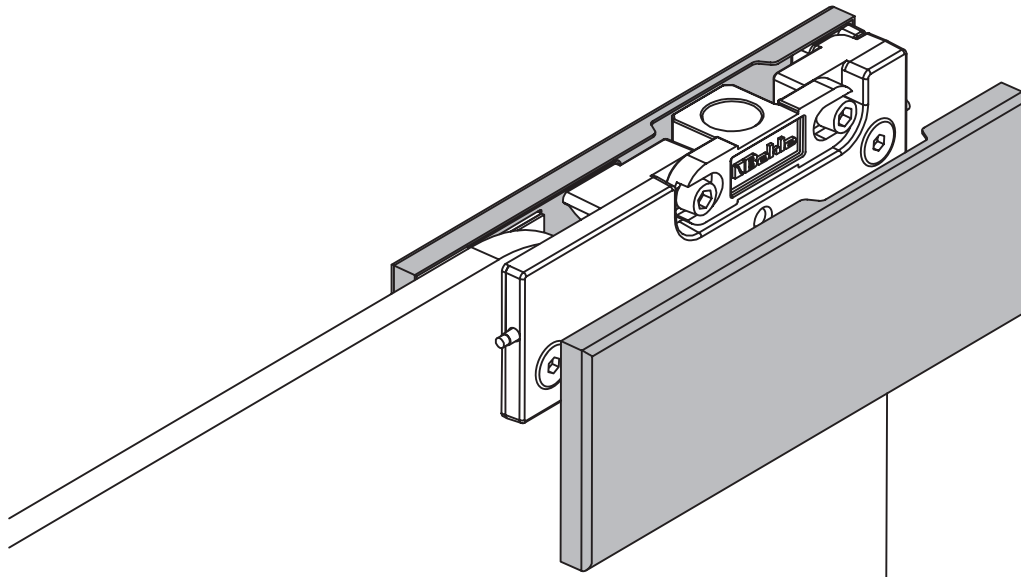

5

Bohle Worldwide

Germany

Bohle AG
42781 Haan
T +49 2129 5568-100
info@bohle.de

Austria | Hungary Slovenia

Bohle GmbH
1230 Wien
T +43 1 804 4853-0
info@bohle.at

Benelux

Bohle Benelux B.V.
3905 LX Veenendaal
T +31 318 553151
info@bohle.nl

China

Bohle Trading Co., Ltd
Tianhe District, Guangzhou
T +86-20-38105870
jiang.du@bohle.de

Croatia

Bohle d.o.o.
51000 Rijeka
T +385 051-329-566
info@bohle.hr

Estonia

Bohle Baltic
13619 Tallinn
T +372 6112-826
info@bohle.ee

France

Bohle AG - Departement Français
42781 Haan, Germany
T +49 2129 5568-222
france@bohle.de

Italy

Bohle Italia s.r.l.
20080 Vermezzo (MI)
T +39 02 94967790
info@bohle.it

Russia

Bohle Москва
108811 Москва
T +7 495 230-94-00
info@bohle.ru

Russia

Bohle Санкт Петербург
198020 Санкт Петербург
T +7 812 4452792
info@bohle.spb.ru

Spain | Portugal

Bohle Complementos del Vidrio S.A.U.
08907 L'Hospitalet (Barcelona)
T +34 932 615 361
info@bohle.es

South Africa

Bohle Glass Equipment (Pty) Ltd.
2125 Gauteng
T +27 11 792-6430
info@bohle.co.za

Sweden

Bohle Scandinavia AB
14175 Kungens Kurva
T +46 8 449 57 50
info@bohle.se

United Kingdom Ireland

Bohle Ltd.
Dukinfield, Cheshire, SK16 4PP
T +44 161 3421100
info@bohle.ltd.uk

USA | Canada

Bohle America, Inc
Charlotte, NC 28273
T +1 704 247 8400
info@bohle-america.com

Bohle AG
Dieselstraße 10
42781 Haan

T +49 2129 5568-100
F +49 2129 5568-281

info@bohle.de
www.bohle.com