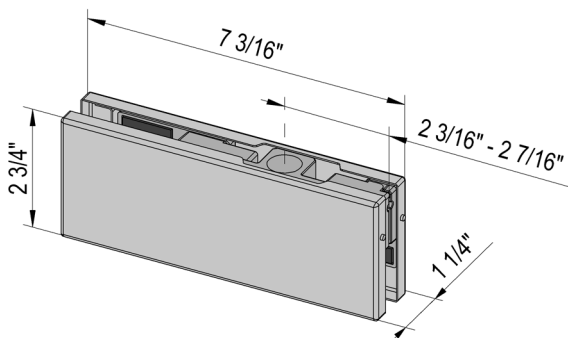

8 - 12,7 mm
(3/10" - 8/16")

max 100 kg
(220 lbs)

1

Glasbearbeitung / Glass cutout | mm

Glasbearbeitung / Glass cutout | inch

2

	8 mm	10 mm	12 mm	12,7 mm (1/2")
	2 x 2 mm*	2 x 2 mm*	2 x 2 mm*	2 x 2 mm*
	2 x 2 mm	2 x 1 mm	* pre-installed	