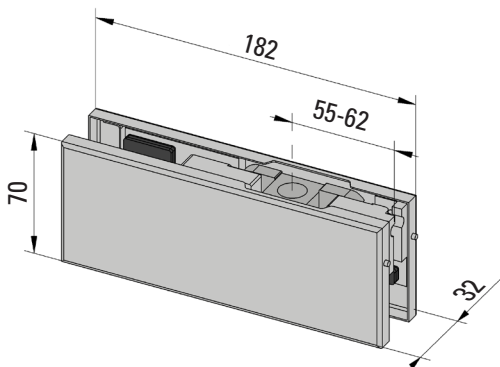

8 - 12,7 mm
(3/10" - 8/16")

max 100 kg
(220 lbs)

1

Glasbearbeitung / Glass cutout | mm

Glasbearbeitung / Glass cutout | inch

2

	8 mm	10 mm	12 mm	12,7 mm (1/2")
	2 x 2 mm*	2 x 2 mm*	2 x 2 mm*	2 x 2 mm*
	2 x 2 mm	2 x 1 mm	* pre-installed	