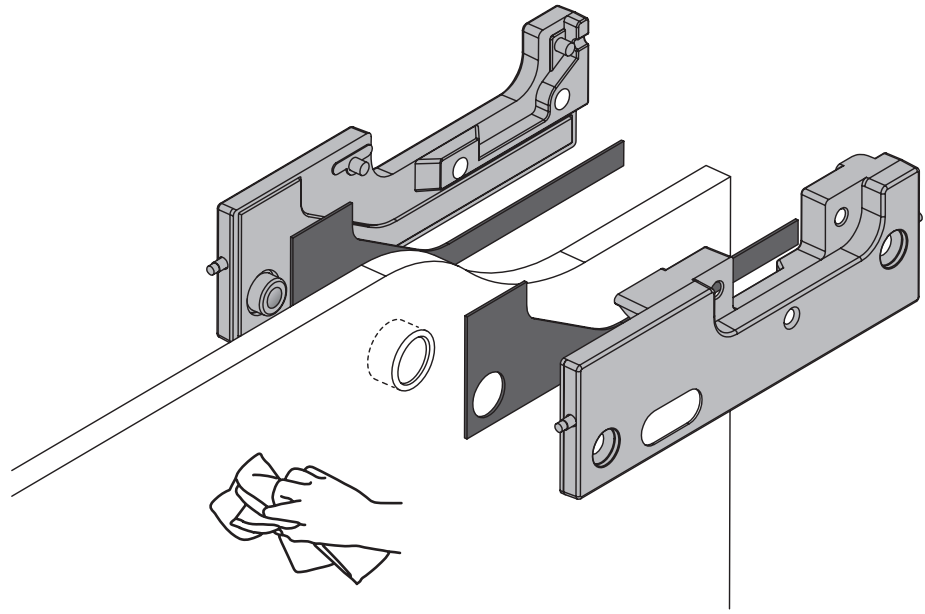

8 - 12,7 mm
(3/10" - 8/16")

max 100 kg
(220 lbs)

1

Glasbearbeitung / Glass cutout | mm

Glasbearbeitung / Glass cutout | inch

2

	8 mm	10 mm	12 mm	12,7 mm (1/2")
	2 x 2 mm*	2 x 2 mm*	2 x 2 mm*	2 x 2 mm*
	2 x 2 mm	2 x 1 mm	* pre-installed	