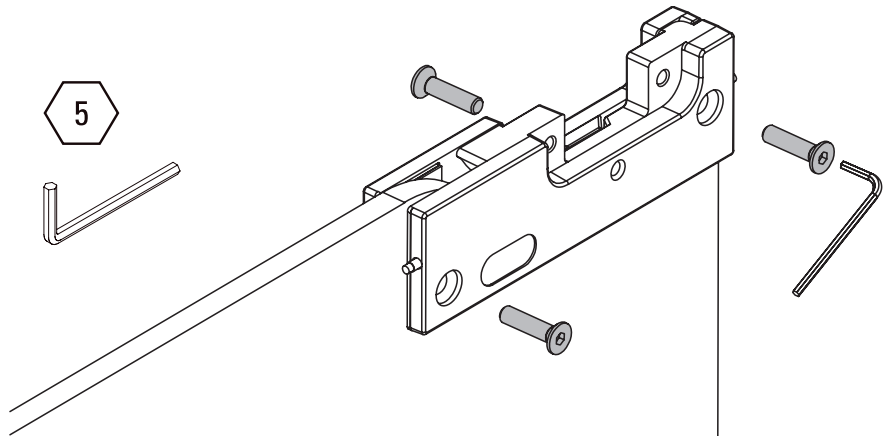

8 mm	10 mm	12 mm	12,7 mm (1/2")
	2 x 2 mm*	2 x 2 mm*	2 x 2 mm*	2 x 2 mm*
	2 x 2 mm	2 x 1 mm	* pre-installed	

3