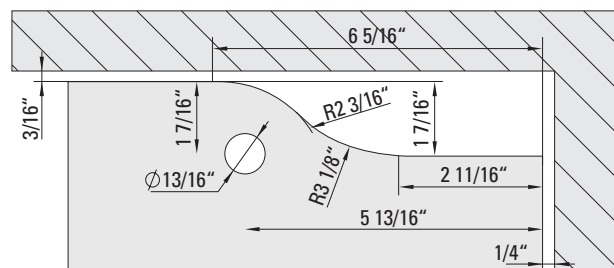

8 - 12,7 mm
(3/10" - 8/16")

max 100 kg
(220 lbs)

1

Glasbearbeitung / Glass cutout | mm

Glasbearbeitung / Glass cutout | inch

2

	8 mm	10 mm	12 mm	12,7 mm (1/2")
	2 x 2 mm*	2 x 2 mm*	2 x 2 mm*	2 x 2 mm*
	2 x 2 mm	2 x 1 mm	* pre-installed	