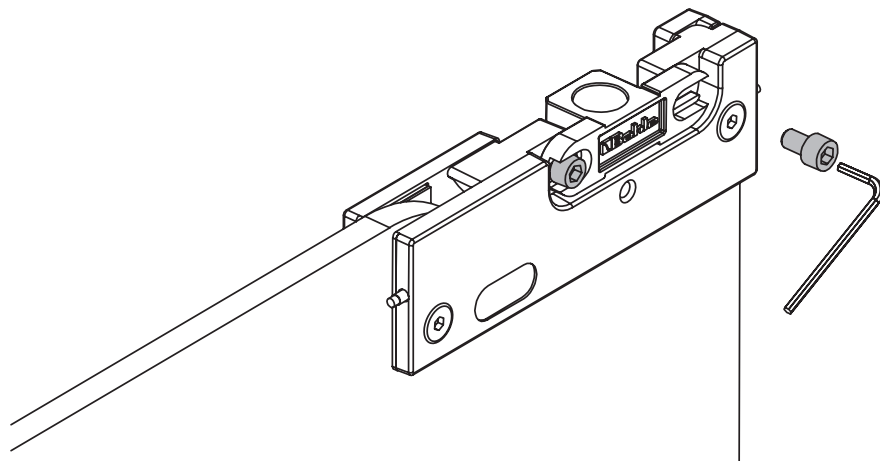

2

	8 mm	10 mm	12 mm	12,7 mm (1/2")
	2 x 2 mm*	2 x 2 mm*	2 x 2 mm*	2 x 2 mm*
	2 x 2 mm	2 x 1 mm	* pre-installed	

3

4